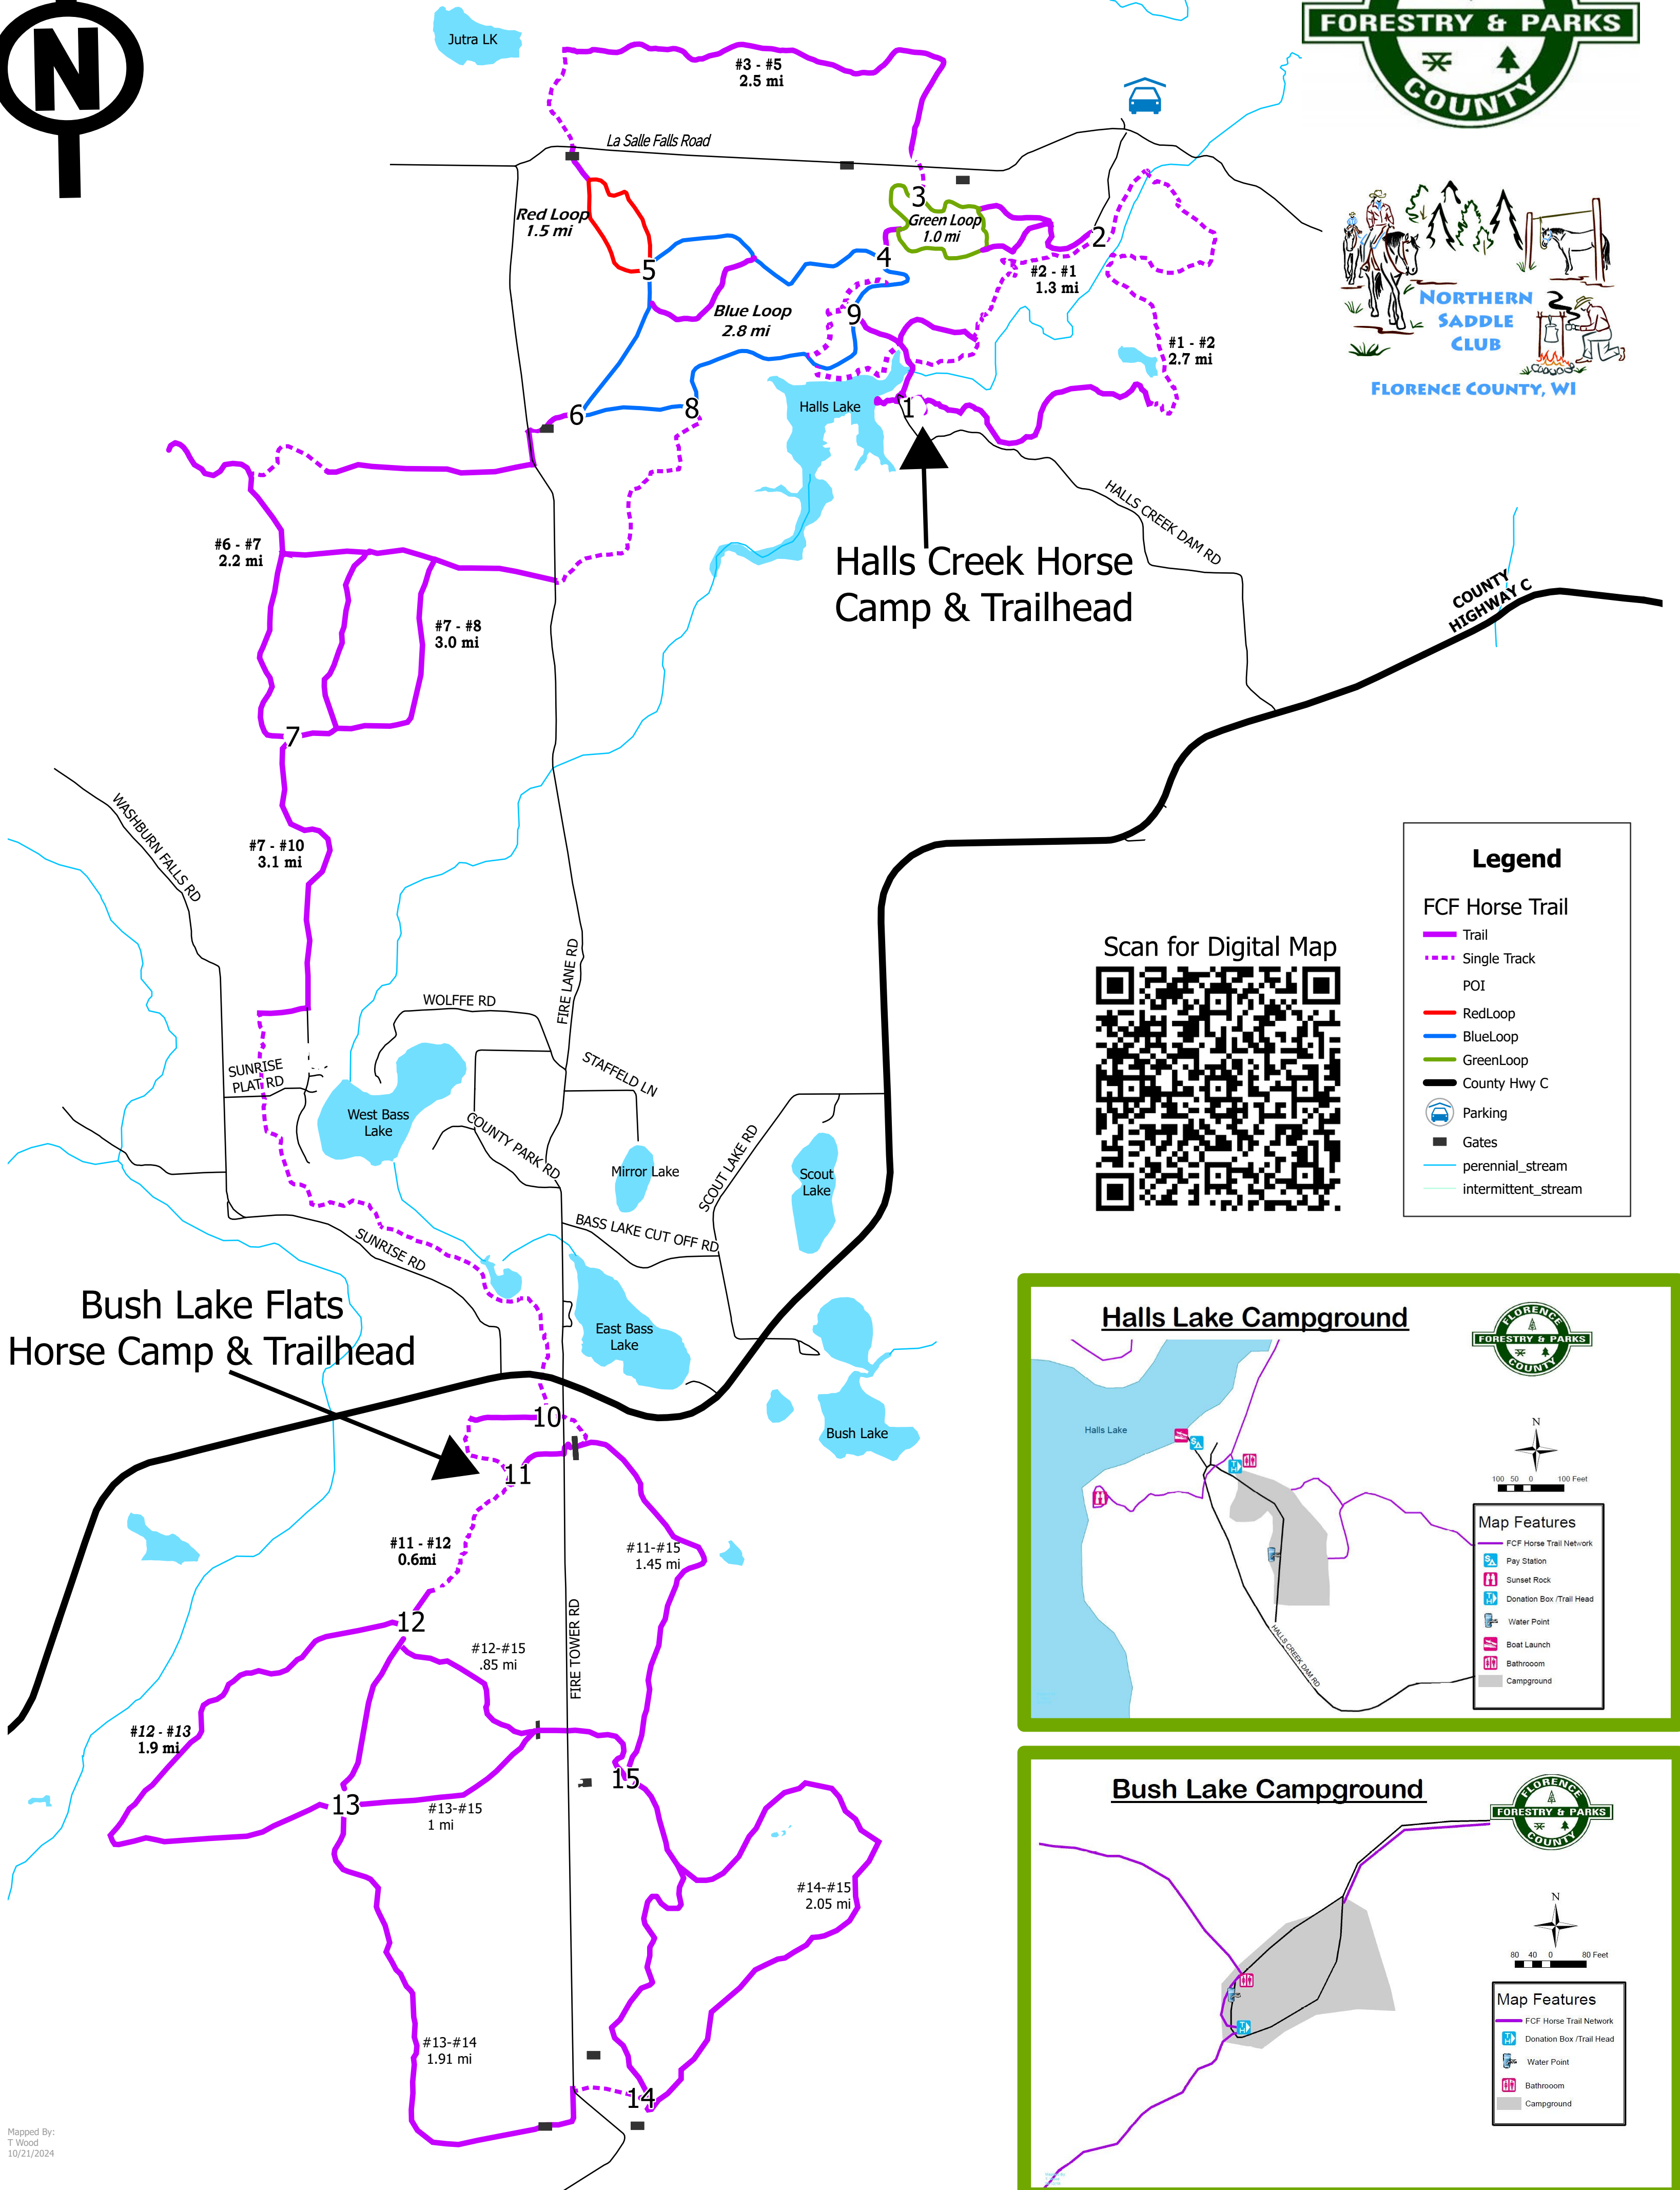

Florence County Horse Trail Network

Halls Creek Horse Camp & Trailhead

Bush Lake Flats Horse Camp & Trailhead

Legend

- FCF Horse Trail
 - Trail
 - Single Track
- POI
 - RedLoop
 - BlueLoop
 - GreenLoop
 - County Hwy C
 - Parking
 - Gates
 - perennial_stream
 - intermittent_stream

Scan for Digital Map

Mapped By: T Wood 10/21/2024