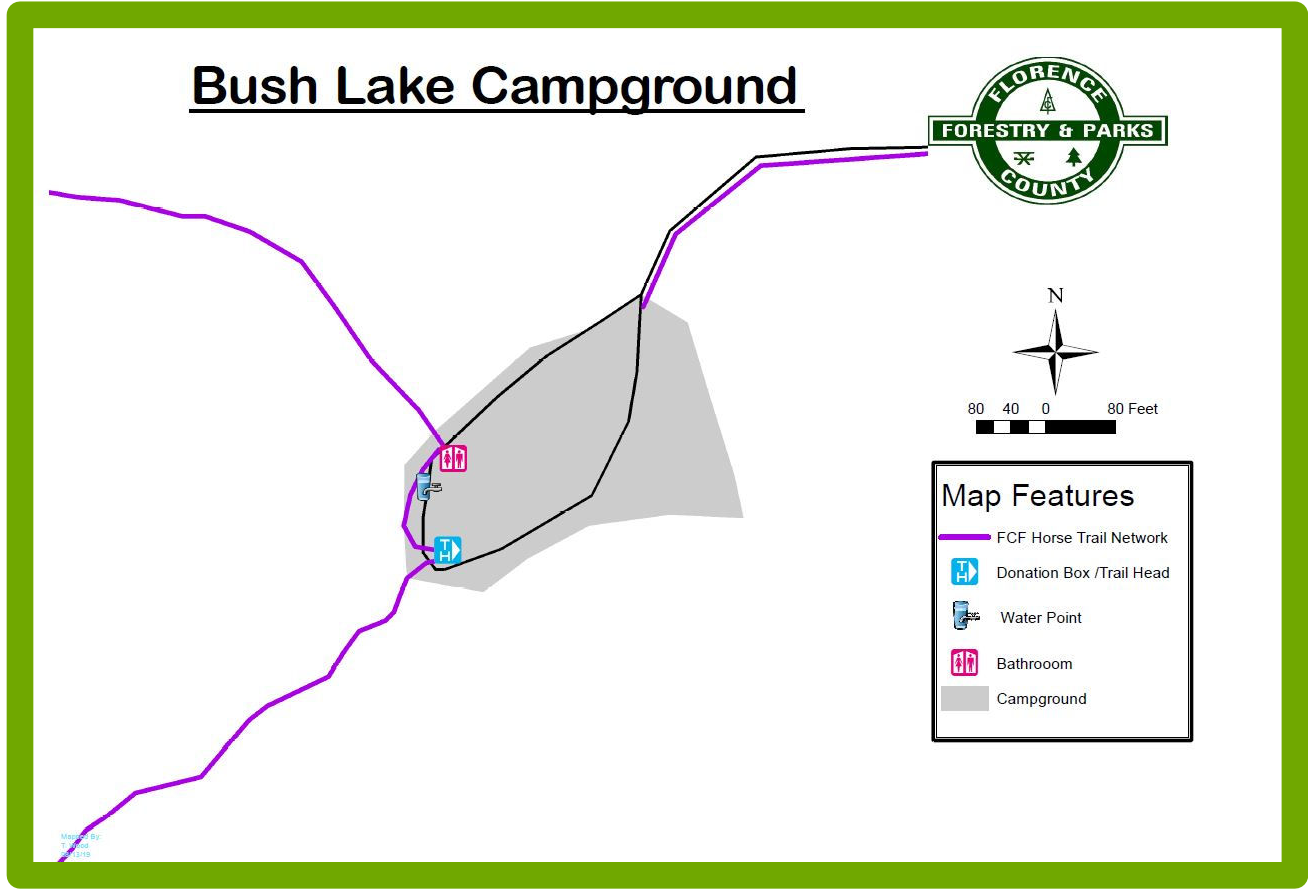

Florence County Horse Trail Network

Halls Creek Horse Camp & Trailhead

Bush Lake Flats Horse Camp & Trailhead

Legend

- FCF Horse Trail
 - Trail
 - Single Track
- POI
 - RedLoop
 - BlueLoop
 - GreenLoop
 - County Hwy C
 - Parking
 - Gates
 - perennial_stream
 - intermittent_stream

Scan for Digital Map

Mapped By: T Wood 10/21/2024