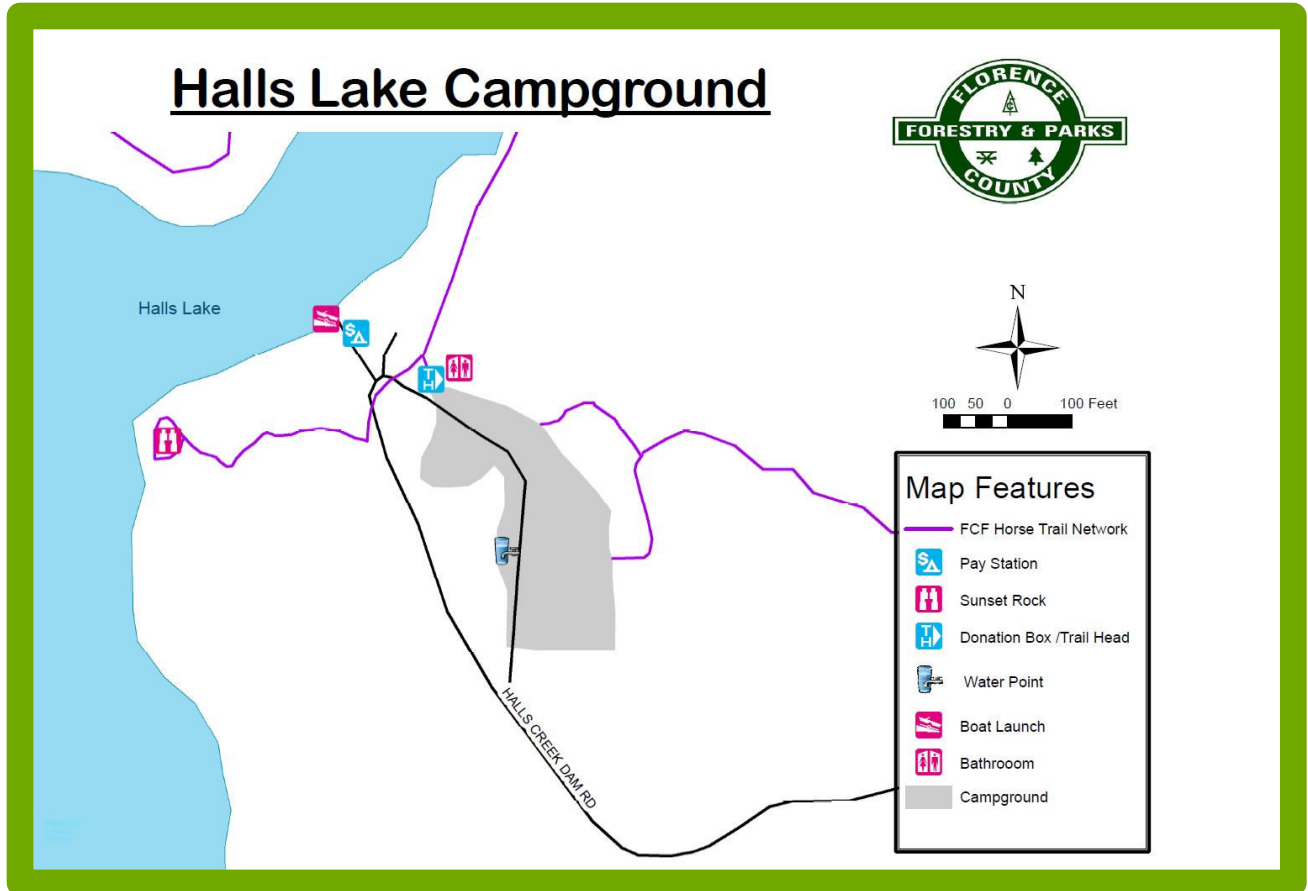

Florence County Horse Trail Network

Halls Creek Horse Camp & Trailhead

Bush Lake Flats Horse Camp & Trailhead

Legend

- FCF Horse Trail
 - Trail
 - Single Track
- POI
 - RedLoop
 - BlueLoop
 - GreenLoop
 - County Hwy C
 - Parking
 - Gates
 - perennial_stream
 - intermittent_stream

Scan for Digital Map

Mapped By: T Wood 10/21/2024