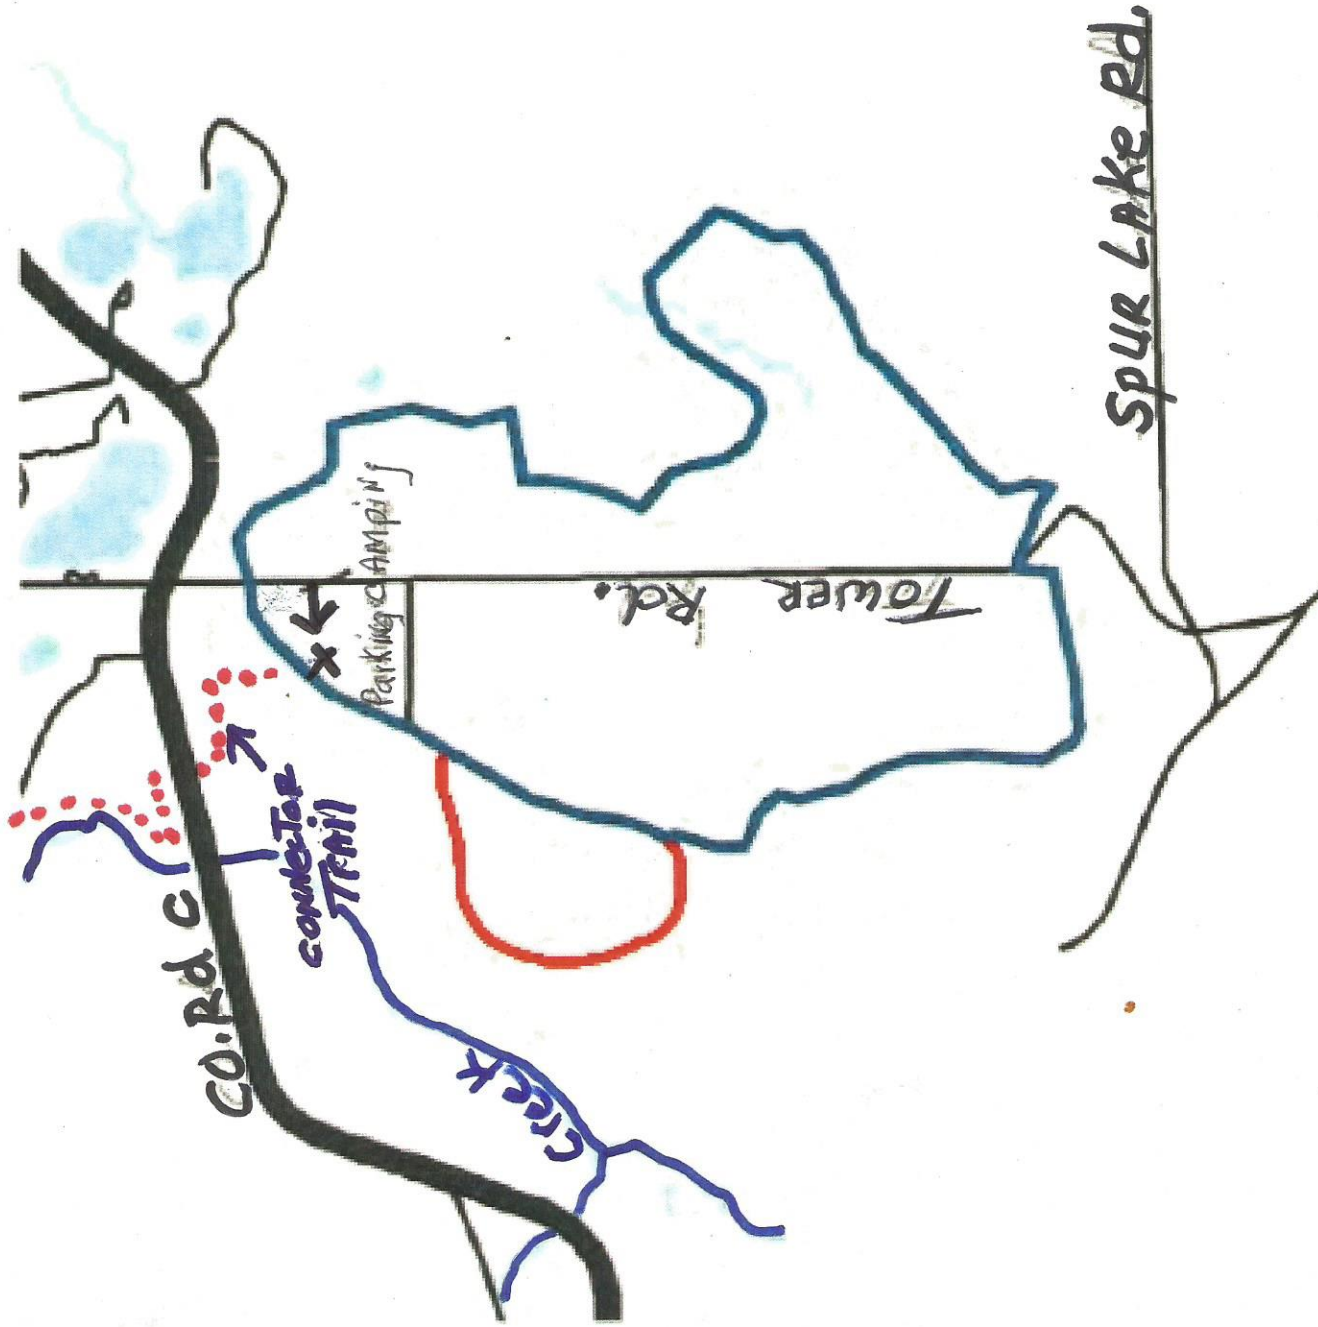

Bush Lake Flats Equestrian Trails

Florence County, Wisconsin

Trail distance = 7.5 miles