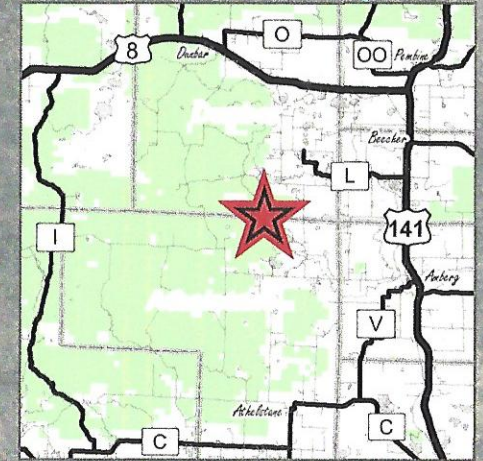

Marinette County Horseshoe Falls Equestrian Trails

Contact the Northern Saddle Club at www.northernsaddleclub.org for more information.

Map Features

- Public Road
- County Forest Road
- Horse Trail (Yellow Loop)
- Horse Trail (Green Loop)
- Horse Trail (Red Loop)
- Misc. Trail
- Parking
- Camping
- Trail/Map Location
- Scenic Overlook