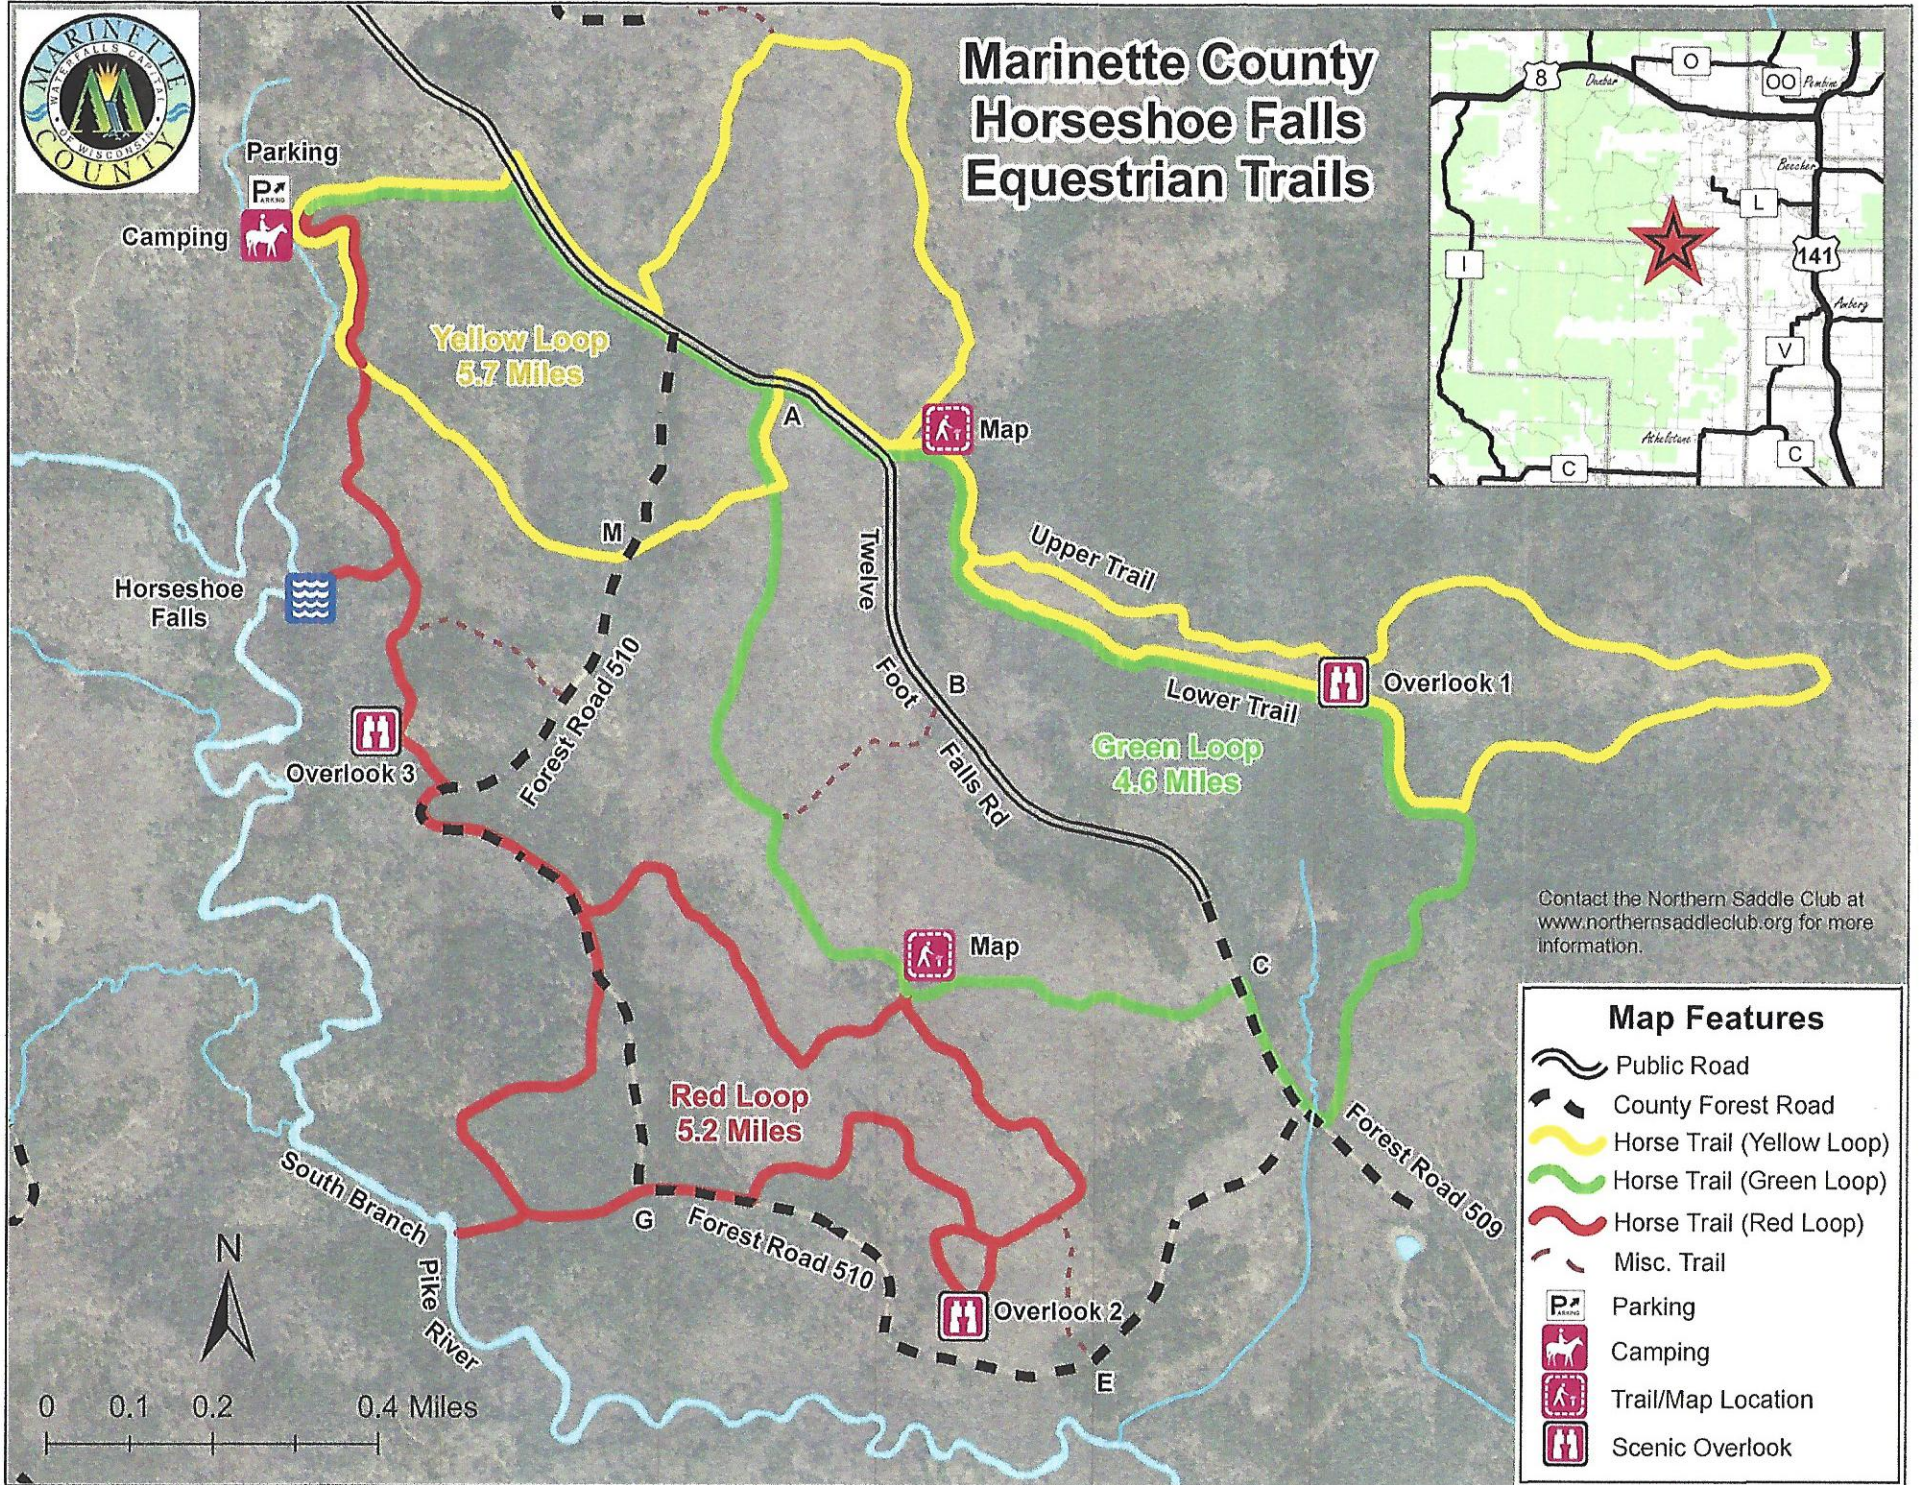

Marinette County Horseshoe Falls Equestrian Trails

Contact the Northern Saddle Club at www.northernsaddleclub.org for more information.

Map Features

- Public Road
- County Forest Road
- Horse Trail (Yellow Loop)
- Horse Trail (Green Loop)
- Horse Trail (Red Loop)
- Misc. Trail
- Parking
- Camping
- Trail/Map Location
- Scenic Overlook