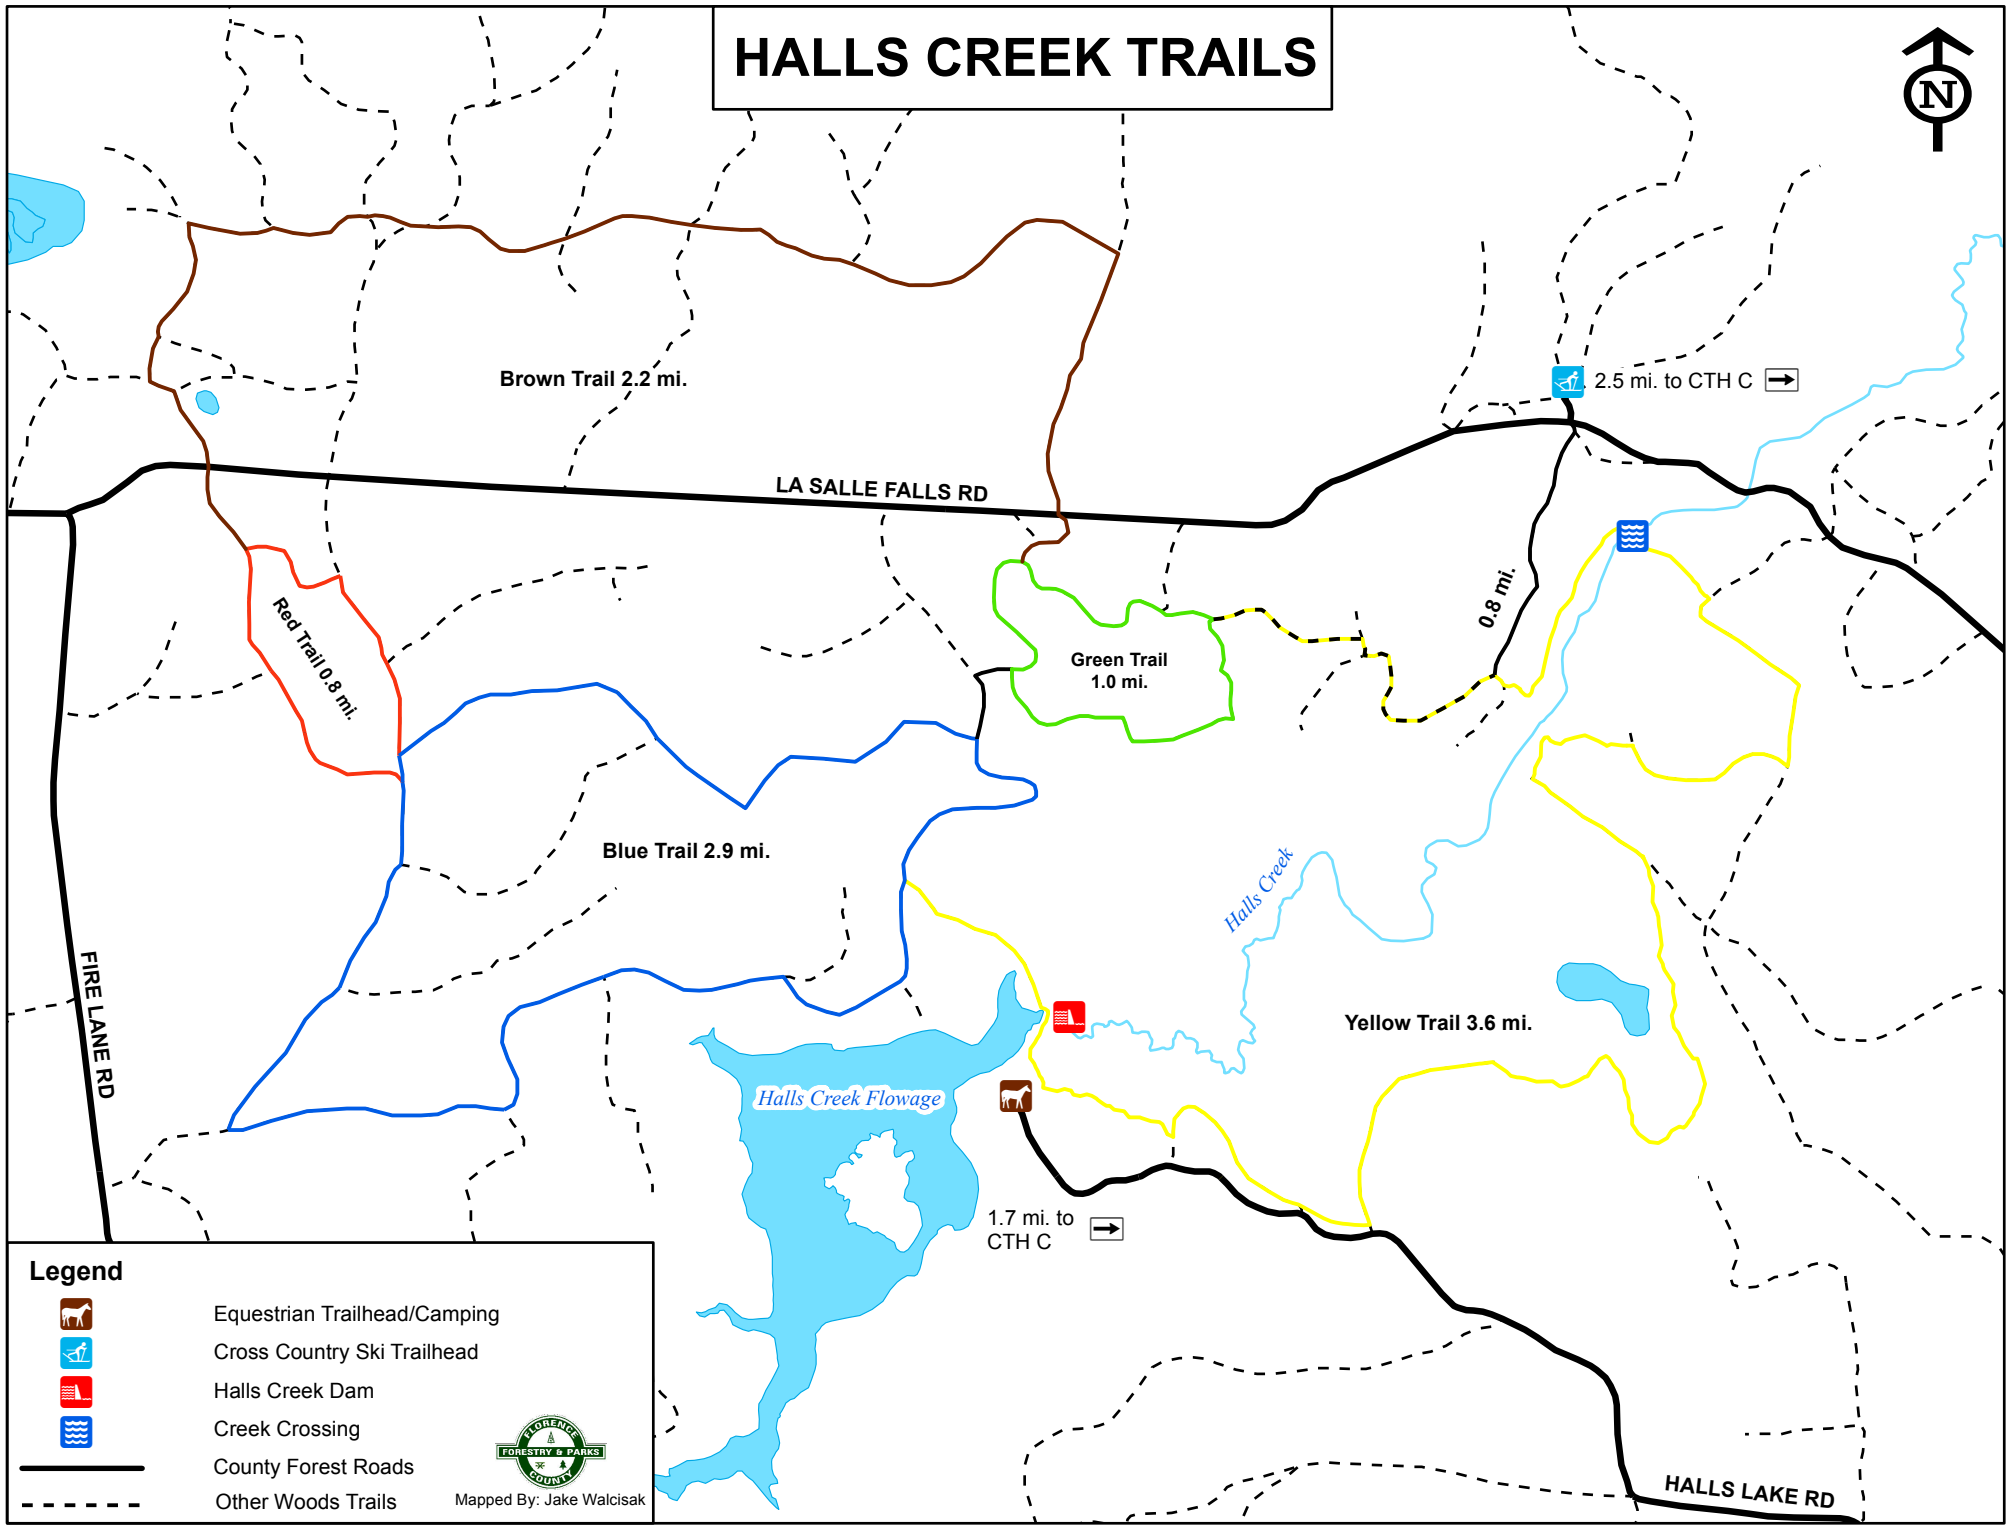

HALLS CREEK TRAILS

Legend

-  Equestrian Trailhead/Camping
-  Cross Country Ski Trailhead
-  Halls Creek Dam
-  Creek Crossing
-  County Forest Roads
-  Other Woods Trails

Mapped By: Jake Walcisak